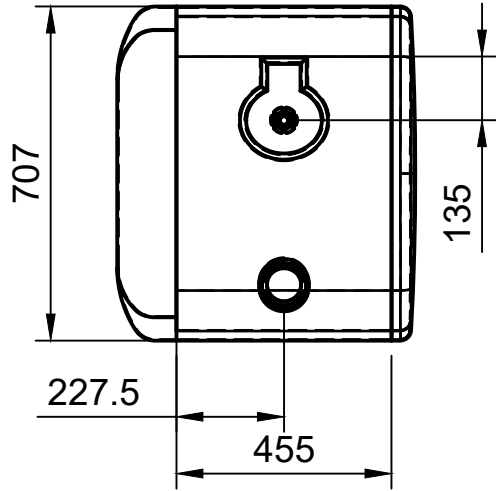

A (1:6)

KOCAELİ METAL DEPO
+902623711442-46
gokhan.tunali@kmd.com.tr
www.kmd.com.tr

TITLE:
707x707x630 MERCEDES-FORD FUEL TANK

PRODUCT CODE: 7171063001	DATE:	LITER: 280 L
-----------------------------	-------	-----------------

DRAWN :	MATERIAL:		
APPROVED:	WEIGHT :	DWG NO:	
CUSTOMER:	SCALE : 1:16	SHEET 1 OF 1	A4